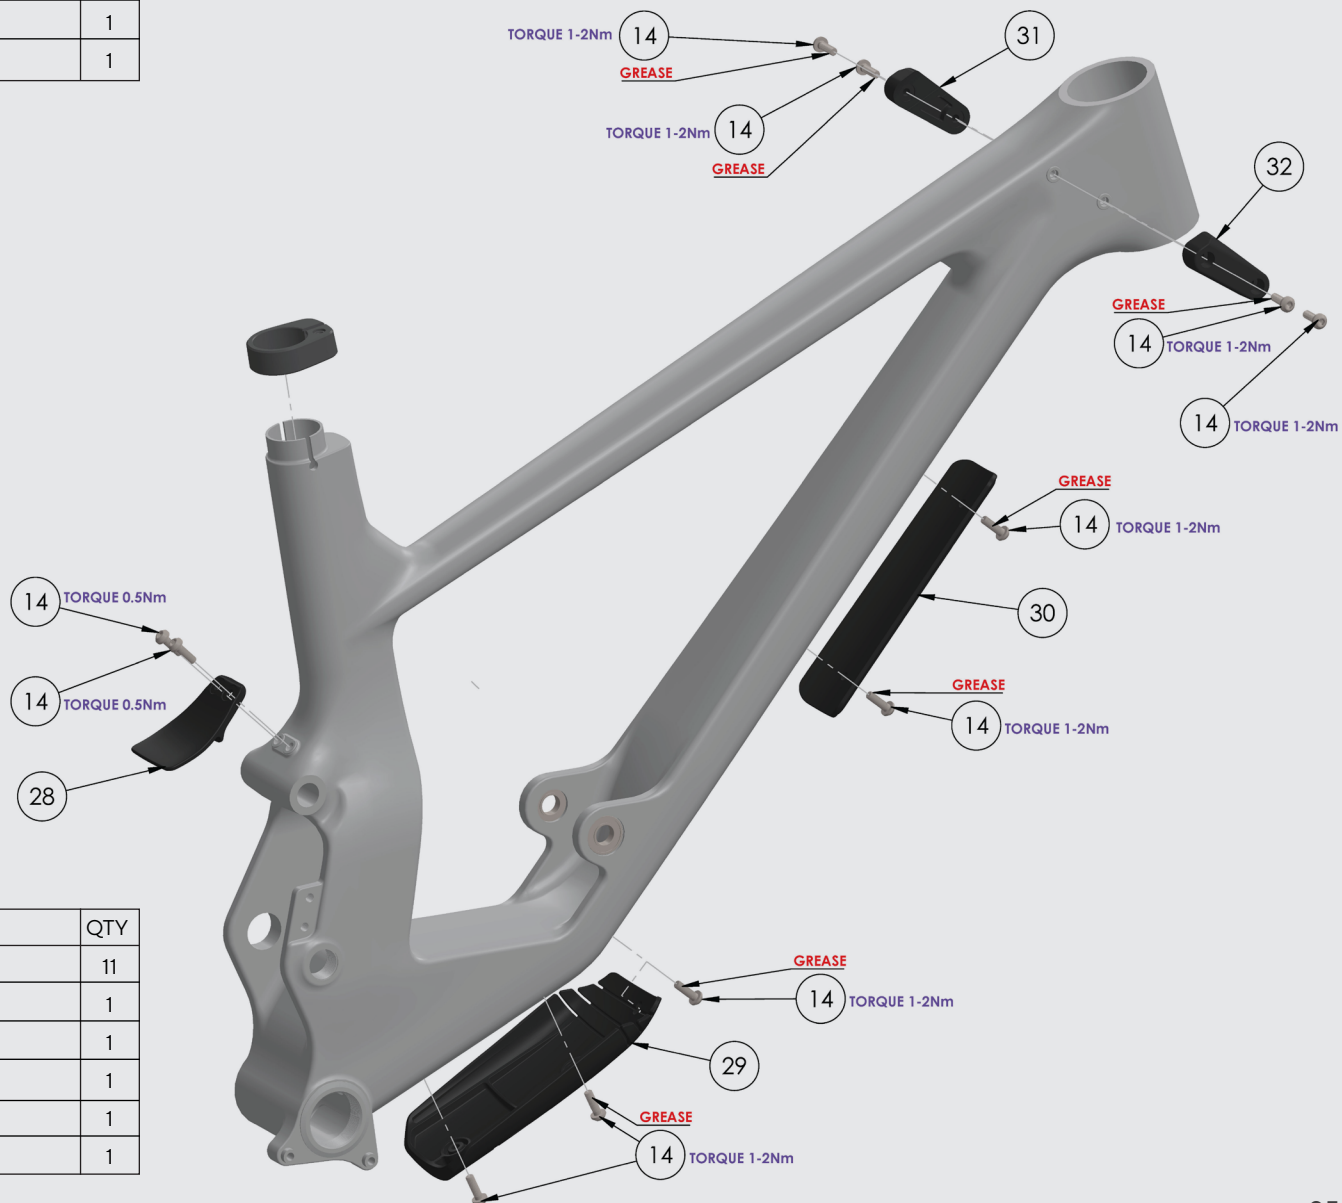

SUPERNOUGHT //
EXPLODED VIEW

EXPLODED VIEW - V1.0

ITEM NO.	DESCRIPTION	QTY
1	004.002.0010 CHAINSTAY PROTECTOR	1
2	001.004.0007 DROPOUT BOLT 5mm HEX	4
3	001.004.0008 DROPOUT NUT 8mm HEX	4
4	001.004.0006 27.5 [0] NON-DRIVESIDE DROPOUT ALT. 001.004.0003 ALT. 29 [0] NON-DRIVESIDE DROPOUT	1
5	001.004.0004 27.5 [0] DRIVESIDE DROPOUT ALT. 001.004.0001 ALT. 29 [0] DRIVESIDE DROPOUT	1
6	003.007.0005 M5 x 25 SOCKET SCREW 5mm HEX	1
7	002.005.0004 M5 x 1.0 WASHER 10mm OD	1

ATTENTION: APPLY LIGHT FILM OF GREASE TO BEARING BORES BEFORE INSTALLATION!

ATTENTION: APPLY LIGHT FILM OF GREASE TO BEARING BORES BEFORE INSTALLATION!

EXPLODED VIEW - V1.0

ITEM NO.	DESCRIPTION	QTY
26	003.006.0001 SEAT CLAMP	1
27	003.007.0008 SEAT CLAMP BARREL	1
6	003.007.0005 M5 x 25 SOCKET SCREW 5mm HEX	1

* SUPERNOUGHT

EXPLODED VIEW - V1.0

ITEM NO.	DESCRIPTION	QTY
33	SUPERNOUGHT ROCKER LINK ASSEMBLY	1
34	002.001.0014 SHAFT 20x60 Ext	1
35	002.005.0002 TAPERED WASHER 20mm	1
36	002.005.0003 M6 x 1.6 WASHER 11mm OD	1
37	003.007.0011 M6 x 25 TAPER SOCKET SCREW 5mm HEX	1

EXPLODED VIEW - V1.0

ITEM NO.	DESCRIPTION	QTY
38	002.001.0011 SHAFT 12x30	2
39	002.001.0012 SHAFT 15x82 EXT	1
40	002.001.0013 SHAFT 17x50 EXT	1
41	002.004.0017 SPACER 12x2.25	4
42	002.005.0001 TAPERED WASHER 17mm	1
36	002.005.0003 M6 x 1.6 WASHER 11mm OD	1
37	003.007.0011 M6 x 25 TAPER SOCKET SCREW 5mm HEX	1
43	003.004.0003 LOCKING COVER M15	1
44	002.003.0002 NUT 15x1x8	1
45	002.004.0013 SPACER 15x3	2
46	003.007.0006 M6 x 20 COUNTERSUNK SCREW 5MM HEX	1