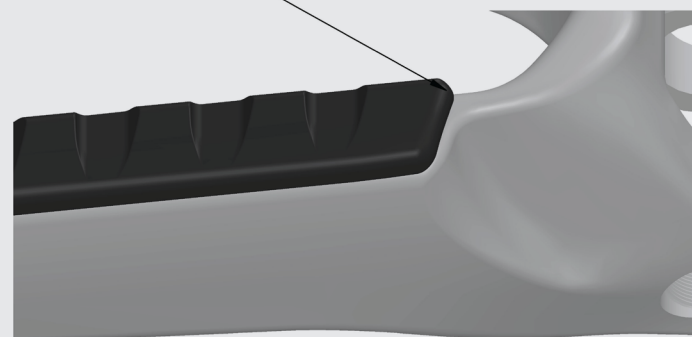

SUPERNOUGHT //
EXPLODED VIEW

EXPLODED VIEW - V1.0

ITEM NO.	DESCRIPTION	QTY
1	004.002.0010 CHAINSTAY PROTECTOR	1
2	001.004.0007 DROPOUT BOLT 5mm HEX	4
3	001.004.0008 DROPOUT NUT 8mm HEX	4
4	001.004.0006 27.5 [0] NON-DRIVESIDE DROPOUT ALT. 001.004.0003 ALT. 29 [0] NON-DRIVESIDE DROPOUT	1
5	001.004.0004 27.5 [0] DRIVESIDE DROPOUT ALT. 001.004.0001 ALT. 29 [0] DRIVESIDE DROPOUT	1
6	003.007.0005 M5 x 25 SOCKET SCREW 5mm HEX	1
7	002.005.0004 M5 x 1.0 WASHER 10mm OD	1

ATTENTION: ENSURE SURFACE IS CLEAN AND FREE FROM GREASE!

!!! ATTENTION: ENSURE CORRECT ALIGNMENT!

EXPLODED VIEW - V1.0

ITEM NO.	DESCRIPTION	QTY
8	ENDURO 6901 LLU MAX	4
9	ENDURO 6902 LLU MAX	2
10	004.001.0005 REAR TRIANGLE CABLE PORT RH	1
11	003.007.0013 SEATSTAY CABLE PORT SCREW	1
12	002.004.0016 SPACER 12x1.5	2
13	004.001.0011 P-TYPE CABLE GUIDE	1
14	003.007.0002 ACCESSORY SCREW	1
15	004.002.0012 SEATSTAY PROTECTOR	1