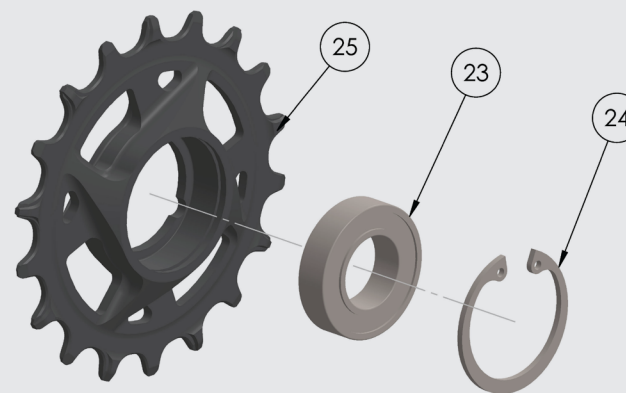

ATTENTION: APPLY LIGHT FILM OF GREASE TO BEARING BORES BEFORE INSTALLATION!