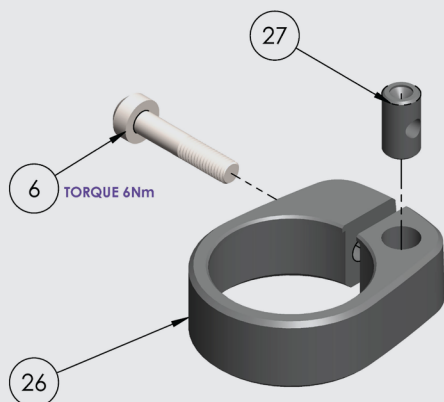

ATTENTION: APPLY LIGHT FILM OF GREASE TO BEARING BORES BEFORE INSTALLATION!

ATTENTION: APPLY LIGHT FILM OF GREASE TO BEARING BORES BEFORE INSTALLATION!

EXPLODED VIEW - V1.0

ITEM NO.	DESCRIPTION	QTY
26	003.006.0001 SEAT CLAMP	1
27	003.007.0008 SEAT CLAMP BARREL	1
6	003.007.0005 M5 x 25 SOCKET SCREW 5mm HEX	1

ITEM NO.	DESCRIPTION	QTY
14	003.007.0002 ACCESSORY SCREW	11
28	004.002.0015 FENDER*	1
29	004.002.0016 DOWNTUBE PROTECTOR*	1
30	004.002.0017 DOWNTUBE PROTECTOR UPPER*	1
31	004.002.0014 SUPERNOUGHT LH BUMP STOP	1
32	004.002.0013 SUPERNOUGHT RH BUMP STOP	1

* SUPERNOUGHT

EXPLODED VIEW - V1.0

ITEM NO.	DESCRIPTION	QTY
33	SUPERNOUGHT ROCKER LINK ASSEMBLY	1
34	002.001.0014 SHAFT 20x60 Ext	1
35	002.005.0002 TAPERED WASHER 20mm	1
36	002.005.0003 M6 x 1.6 WASHER 11mm OD	1
37	003.007.0011 M6 x 25 TAPER SOCKET SCREW 5mm HEX	1

EXPLODED VIEW - V1.0

ITEM NO.	DESCRIPTION	QTY
38	002.001.0011 SHAFT 12x30	2
39	002.001.0012 SHAFT 15x82 EXT	1
40	002.001.0013 SHAFT 17x50 EXT	1
41	002.004.0017 SPACER 12x2.25	4
42	002.005.0001 TAPERED WASHER 17mm	1
36	002.005.0003 M6 x 1.6 WASHER 11mm OD	1
37	003.007.0011 M6 x 25 TAPER SOCKET SCREW 5mm HEX	1
43	003.004.0003 LOCKING COVER M15	1
44	002.003.0002 NUT 15x1x8	1
45	002.004.0013 SPACER 15x3	2
46	003.007.0006 M6 x 20 COUNTERSUNK SCREW 5MM HEX	1