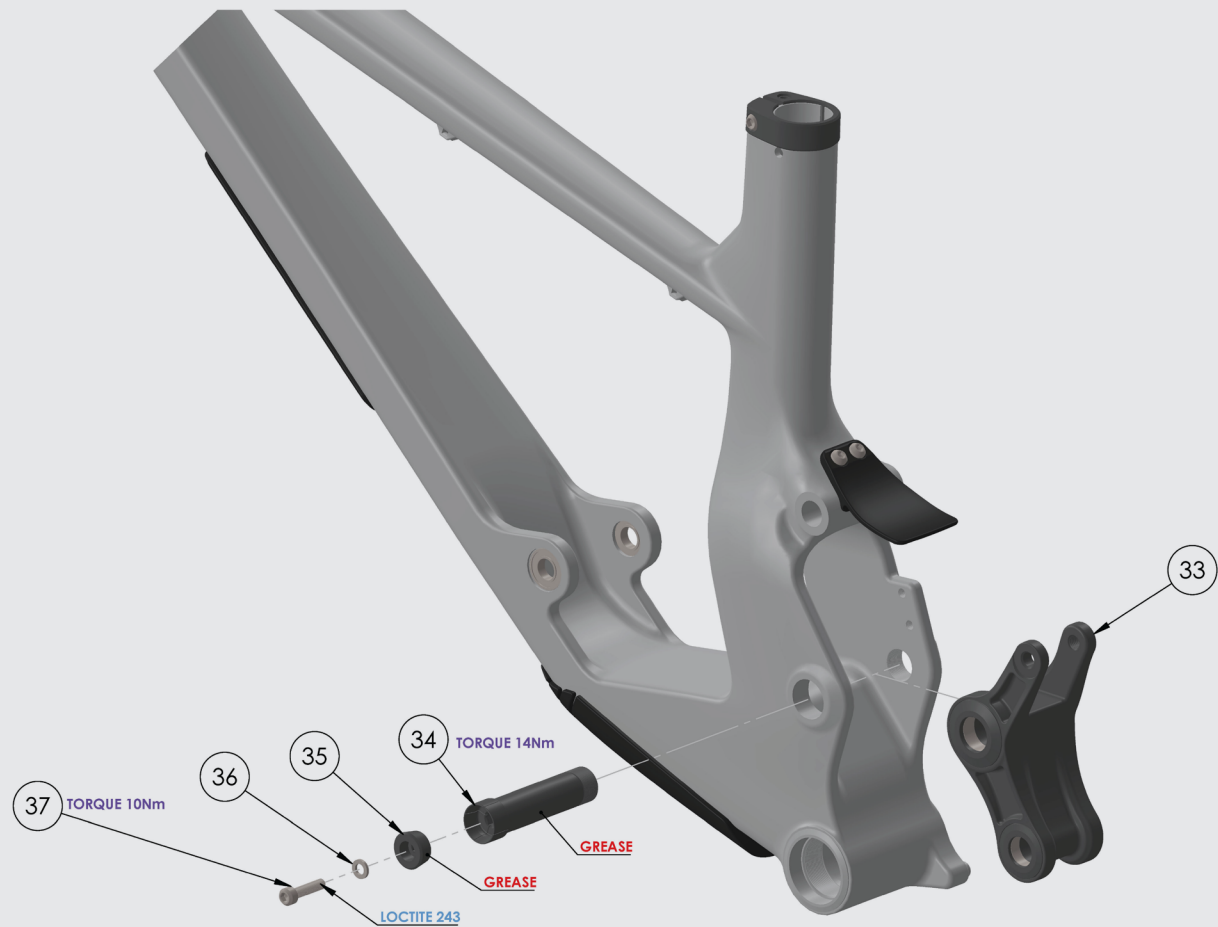

ATTENTION: APPLY LIGHT FILM OF GREASE TO BEARING BORES BEFORE INSTALLATION!

ATTENTION: APPLY LIGHT FILM OF GREASE TO BEARING BORES BEFORE INSTALLATION!

EXPLODED VIEW - V1.0

ITEM NO.	DESCRIPTION	QTY
26	003.006.0001 SEAT CLAMP	1
27	003.007.0008 SEAT CLAMP BARREL	1
6	003.007.0005 M5 x 25 SOCKET SCREW 5mm HEX	1

* SUPERNOUGHT

EXPLODED VIEW - V1.0

ITEM NO.	DESCRIPTION	QTY
33	SUPERNOUGHT ROCKER LINK ASSEMBLY	1
34	002.001.0014 SHAFT 20x60 Ext	1
35	002.005.0002 TAPERED WASHER 20mm	1
36	002.005.0003 M6 x 1.6 WASHER 11mm OD	1
37	003.007.0011 M6 x 25 TAPER SOCKET SCREW 5mm HEX	1