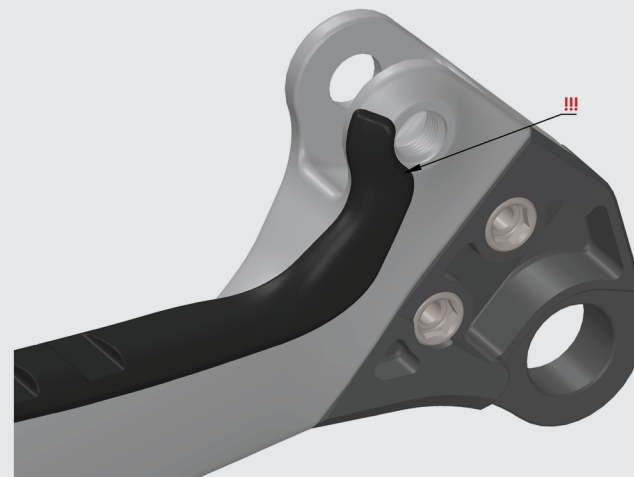

SUPERNOUGHT //
EXPLODED VIEW

EXPLODED VIEW - V1.0

ITEM NO.	DESCRIPTION	QTY
1	004.002.0010 CHAINSTAY PROTECTOR	1
2	001.004.0007 DROPOUT BOLT 5mm HEX	4
3	001.004.0008 DROPOUT NUT 8mm HEX	4
4	001.004.0006 27.5 [0] NON-DRIVESIDE DROPOUT ALT. 001.004.0003 ALT. 29 [0] NON-DRIVESIDE DROPOUT	1
5	001.004.0004 27.5 [0] DRIVESIDE DROPOUT ALT. 001.004.0001 ALT. 29 [0] DRIVESIDE DROPOUT	1
6	003.007.0005 M5 x 25 SOCKET SCREW 5mm HEX	1
7	002.005.0004 M5 x 1.0 WASHER 10mm OD	1

ATTENTION: ENSURE SURFACE IS CLEAN AND FREE FROM GREASE!

!!! ATTENTION: ENSURE CORRECT ALIGNMENT!

EXPLODED VIEW - V1.0

ITEM NO.	DESCRIPTION	QTY
8	ENDURO 6901 LLU MAX	4
9	ENDURO 6902 LLU MAX	2
10	004.001.0005 REAR TRIANGLE CABLE PORT RH	1
11	003.007.0013 SEATSTAY CABLE PORT SCREW	1
12	002.004.0016 SPACER 12x1.5	2
13	004.001.0011 P-TYPE CABLE GUIDE	1
14	003.007.0002 ACCESSORY SCREW	1
15	004.002.0012 SEATSTAY PROTECTOR	1

!!! ATTENTION: ENSURE CORRECT ALIGNMENT!

ATTENTION: APPLY LIGHT FILM OF GREASE TO BEARING BORES BEFORE INSTALLATION!

EXPLODED VIEW - V1.0

ITEM NO.	DESCRIPTION	QTY
8	ENDURO 6901 LLU MAX	2

ATTENTION: APPLY LIGHT FILM OF GREASE TO BEARING BORES BEFORE INSTALLATION!

ATTENTION: APPLY LIGHT FILM OF GREASE TO BEARING BORES BEFORE INSTALLATION!

ATTENTION: APPLY LIGHT FILM OF GREASE TO BEARING BORES BEFORE INSTALLATION!

EXPLODED VIEW - V1.0

ITEM NO.	DESCRIPTION	QTY
26	003.006.0001 SEAT CLAMP	1
27	003.007.0008 SEAT CLAMP BARREL	1
6	003.007.0005 M5 x 25 SOCKET SCREW 5mm HEX	1