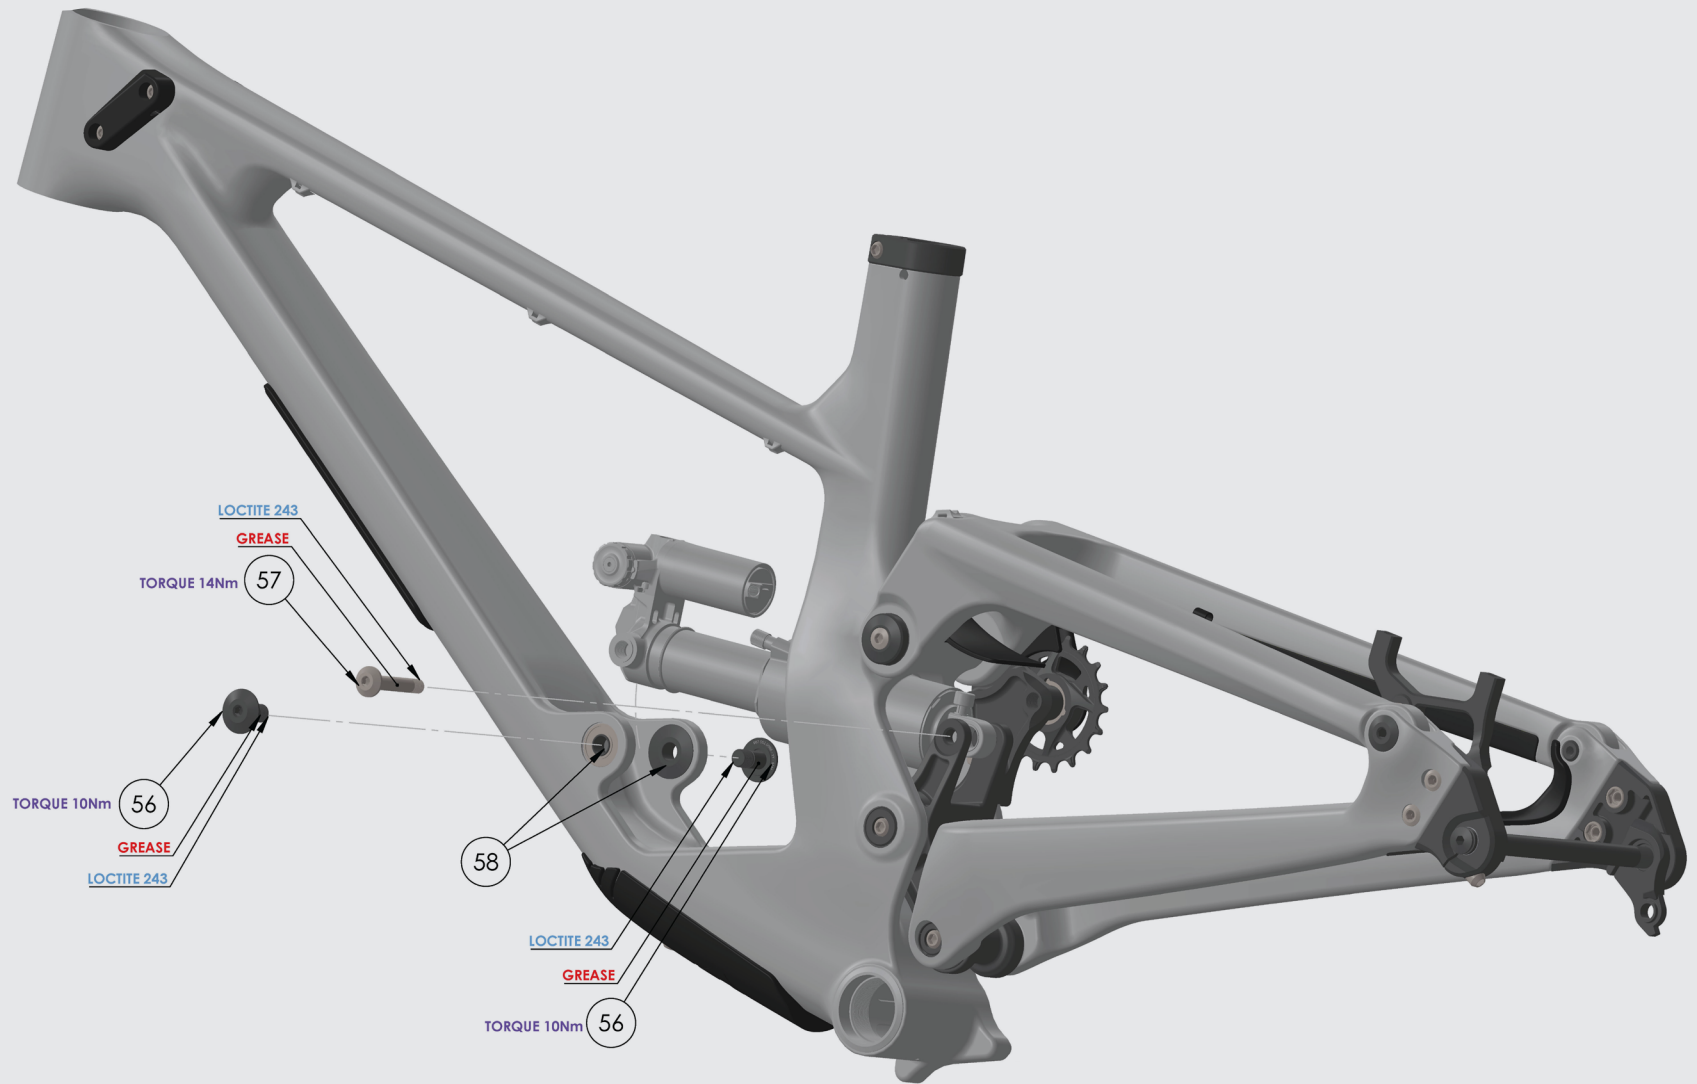

* SUPERNOUGHT

EXPLODED VIEW - V1.0

ITEM NO.	DESCRIPTION	QTY
33	SUPERNOUGHT ROCKER LINK ASSEMBLY	1
34	002.001.0014 SHAFT 20x60 Ext	1
35	002.005.0002 TAPERED WASHER 20mm	1
36	002.005.0003 M6 x 1.6 WASHER 11mm OD	1
37	003.007.0011 M6 x 25 TAPER SOCKET SCREW 5mm HEX	1

EXPLODED VIEW - V1.0

ITEM NO.	DESCRIPTION	QTY
47	001.005.0004 BRAKE MOUNT 27.5 [0,+10,-10] 200mm ALT. 001.005.0002 ALT. BRAKE MOUNT 29 [0,+10] 200mm	1
48	003.007.0012 M4 x 10 TAPER SOCKET SCREW 4mm HEX	1
46	003.007.0006 M6 x 20 COUNTERSUNK SCREW 5mm HEX	1
49	UNIVERSAL DERAILEUR HANGER	1
50	BURGTEC 180 x 1mm AXLE UDH	1
51	003.001.0012 SUPERNOUGHT IP MOUNT	1
52	003.001.0014 IDLER PULLY SCREW 10x1	1
53	003.007.0009 M6 x 16 COUNTERSUNK SCREW 5mm HEX	2
37	003.007.0011 M6 x 25 TAPER SOCKET SCREW 5mm HEX	1
54	004.003.0012 SUPERNOUGHT CHAIN GUIDE	1
55	003.007.0014 M5 x 16 LEFT HAND THREAD 3mm HEX	1

EXPLODED VIEW - V1.0

ITEM NO.	DESCRIPTION	QTY
56	002.002.0006 SCREW 10x1x18.5 24OD	2
57	003.007.0004 SHOCK SCREW 8x1.25x48	1
58	002.004.0010 SPACER 10x4 FLANGED TOP HAT	2

EXPLODED VIEW - V1.0

ITEM NO.	DESCRIPTION	QTY
59	004.002.0005 DOWNTUBE PROTECTION LOWER	1