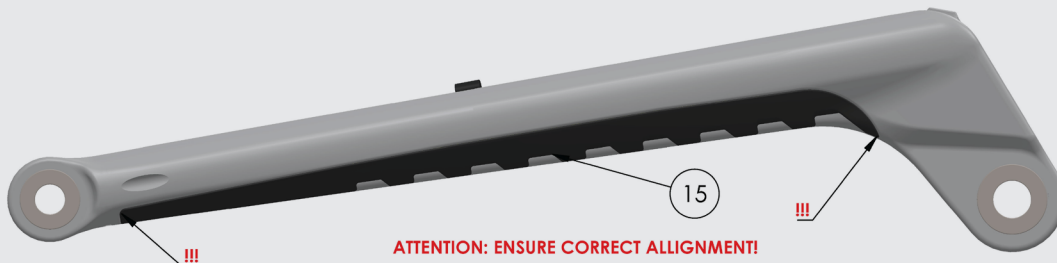

SUPERNOUGHT //
EXPLODED VIEW

EXPLODED VIEW - V1.0

ITEM NO.	DESCRIPTION	QTY
1	004.002.0010 CHAINSTAY PROTECTOR	1
2	001.004.0007 DROPOUT BOLT 5mm HEX	4
3	001.004.0008 DROPOUT NUT 8mm HEX	4
4	001.004.0006 27.5 [0] NON-DRIVESIDE DROPOUT ALT. 001.004.0003 ALT. 29 [0] NON-DRIVESIDE DROPOUT	1
5	001.004.0004 27.5 [0] DRIVESIDE DROPOUT ALT. 001.004.0001 ALT. 29 [0] DRIVESIDE DROPOUT	1
6	003.007.0005 M5 x 25 SOCKET SCREW 5mm HEX	1
7	002.005.0004 M5 x 1.0 WASHER 10mm OD	1

ATTENTION: ENSURE SURFACE IS CLEAN AND FREE FROM GREASE!

!!! ATTENTION: ENSURE CORRECT ALIGNMENT!

EXPLODED VIEW - V1.0

ITEM NO.	DESCRIPTION	QTY
8	ENDURO 6901 LLU MAX	4
9	ENDURO 6902 LLU MAX	2
10	004.001.0005 REAR TRIANGLE CABLE PORT RH	1
11	003.007.0013 SEATSTAY CABLE PORT SCREW	1
12	002.004.0016 SPACER 12x1.5	2
13	004.001.0011 P-TYPE CABLE GUIDE	1
14	003.007.0002 ACCESSORY SCREW	1
15	004.002.0012 SEATSTAY PROTECTOR	1

!!! ATTENTION: ENSURE CORRECT ALIGNMENT!

ATTENTION: APPLY LIGHT FILM OF GREASE TO BEARING BORES BEFORE INSTALLATION!

EXPLODED VIEW - V1.0

ITEM NO.	DESCRIPTION	QTY
8	ENDURO 6901 LLU MAX	2

ATTENTION: APPLY LIGHT FILM OF GREASE TO BEARING BORES BEFORE INSTALLATION!

ATTENTION: APPLY LIGHT FILM OF GREASE TO BEARING BORES BEFORE INSTALLATION!

ATTENTION: APPLY LIGHT FILM OF GREASE TO BEARING BORES BEFORE INSTALLATION!

EXPLODED VIEW - V1.0

ITEM NO.	DESCRIPTION	QTY
26	003.006.0001 SEAT CLAMP	1
27	003.007.0008 SEAT CLAMP BARREL	1
6	003.007.0005 M5 x 25 SOCKET SCREW 5mm HEX	1