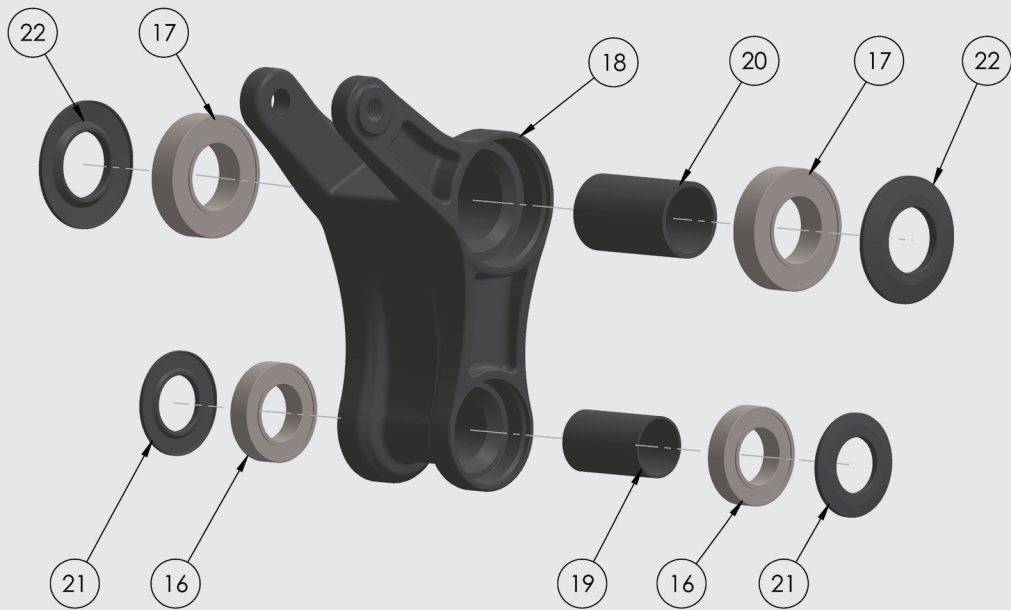

SUPERNOUGHT //
EXPLODED VIEW

EXPLODED VIEW - V1.0

ITEM NO.	DESCRIPTION	QTY
1	004.002.0010 CHAINSTAY PROTECTOR	1
2	001.004.0007 DROPOUT BOLT 5mm HEX	4
3	001.004.0008 DROPOUT NUT 8mm HEX	4
4	001.004.0006 27.5 [0] NON-DRIVESIDE DROPOUT ALT. 001.004.0003 ALT. 29 [0] NON-DRIVESIDE DROPOUT	1
5	001.004.0004 27.5 [0] DRIVESIDE DROPOUT ALT. 001.004.0001 ALT. 29 [0] DRIVESIDE DROPOUT	1
6	003.007.0005 M5 x 25 SOCKET SCREW 5mm HEX	1
7	002.005.0004 M5 x 1.0 WASHER 10mm OD	1

!!! ATTENTION: ENSURE CORRECT ALIGNMENT!

ATTENTION: APPLY LIGHT FILM OF GREASE TO BEARING BORES BEFORE INSTALLATION!

EXPLODED VIEW - V1.0

ITEM NO.	DESCRIPTION	QTY
8	ENDURO 6901 LLU MAX	2

ATTENTION: APPLY LIGHT FILM OF GREASE TO BEARING BORES BEFORE INSTALLATION!

ATTENTION: APPLY LIGHT FILM OF GREASE TO BEARING BORES BEFORE INSTALLATION!

ATTENTION: APPLY LIGHT FILM OF GREASE TO BEARING BORES BEFORE INSTALLATION!

EXPLODED VIEW - V1.0

ITEM NO.	DESCRIPTION	QTY
26	003.006.0001 SEAT CLAMP	1
27	003.007.0008 SEAT CLAMP BARREL	1
6	003.007.0005 M5 x 25 SOCKET SCREW 5mm HEX	1

* SUPERNOUGHT

EXPLODED VIEW - V1.0

ITEM NO.	DESCRIPTION	QTY
33	SUPERNOUGHT ROCKER LINK ASSEMBLY	1
34	002.001.0014 SHAFT 20x60 Ext	1
35	002.005.0002 TAPERED WASHER 20mm	1
36	002.005.0003 M6 x 1.6 WASHER 11mm OD	1
37	003.007.0011 M6 x 25 TAPER SOCKET SCREW 5mm HEX	1