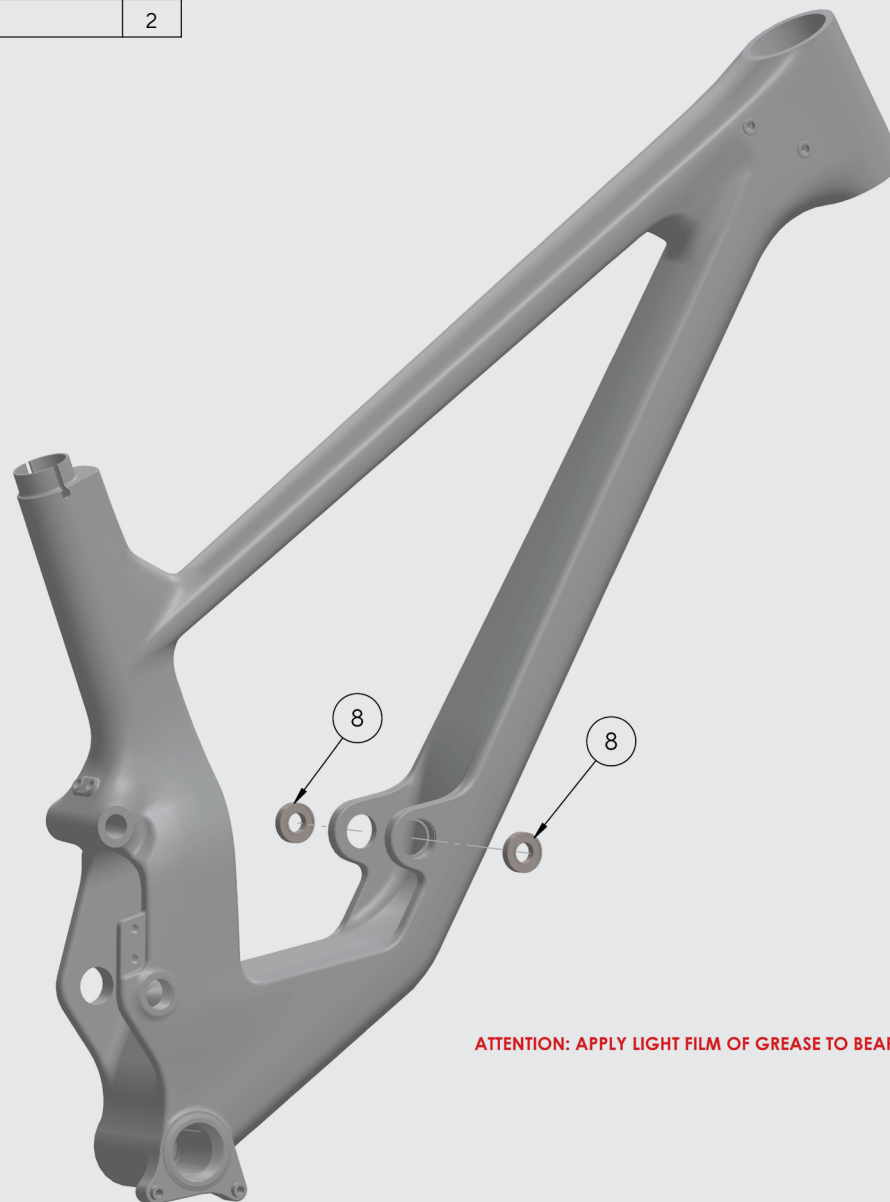

SUPERNOUGHT //
EXPLODED VIEW

EXPLODED VIEW - V1.0

ITEM NO.	DESCRIPTION	QTY
1	004.002.0010 CHAINSTAY PROTECTOR	1
2	001.004.0007 DROPOUT BOLT 5mm HEX	4
3	001.004.0008 DROPOUT NUT 8mm HEX	4
4	001.004.0006 27.5 [0] NON-DRIVESIDE DROPOUT ALT. 001.004.0003 ALT. 29 [0] NON-DRIVESIDE DROPOUT	1
5	001.004.0004 27.5 [0] DRIVESIDE DROPOUT ALT. 001.004.0001 ALT. 29 [0] DRIVESIDE DROPOUT	1
6	003.007.0005 M5 x 25 SOCKET SCREW 5mm HEX	1
7	002.005.0004 M5 x 1.0 WASHER 10mm OD	1

ATTENTION: ENSURE SURFACE IS CLEAN AND FREE FROM GREASE!

!!! ATTENTION: ENSURE CORRECT ALIGNMENT!

EXPLODED VIEW - V1.0

ITEM NO.	DESCRIPTION	QTY
8	ENDURO 6901 LLU MAX	4
9	ENDURO 6902 LLU MAX	2
10	004.001.0005 REAR TRIANGLE CABLE PORT RH	1
11	003.007.0013 SEATSTAY CABLE PORT SCREW	1
12	002.004.0016 SPACER 12x1.5	2
13	004.001.0011 P-TYPE CABLE GUIDE	1
14	003.007.0002 ACCESSORY SCREW	1
15	004.002.0012 SEATSTAY PROTECTOR	1

!!! ATTENTION: ENSURE CORRECT ALIGNMENT!

ATTENTION: APPLY LIGHT FILM OF GREASE TO BEARING BORES BEFORE INSTALLATION!

EXPLODED VIEW - V1.0

ITEM NO.	DESCRIPTION	QTY
8	ENDURO 6901 LLU MAX	2

ATTENTION: APPLY LIGHT FILM OF GREASE TO BEARING BORES BEFORE INSTALLATION!

* SUPERNOUGHT

EXPLODED VIEW - V1.0

ITEM NO.	DESCRIPTION	QTY
33	SUPERNOUGHT ROCKER LINK ASSEMBLY	1
34	002.001.0014 SHAFT 20x60 Ext	1
35	002.005.0002 TAPERED WASHER 20mm	1
36	002.005.0003 M6 x 1.6 WASHER 11mm OD	1
37	003.007.0011 M6 x 25 TAPER SOCKET SCREW 5mm HEX	1