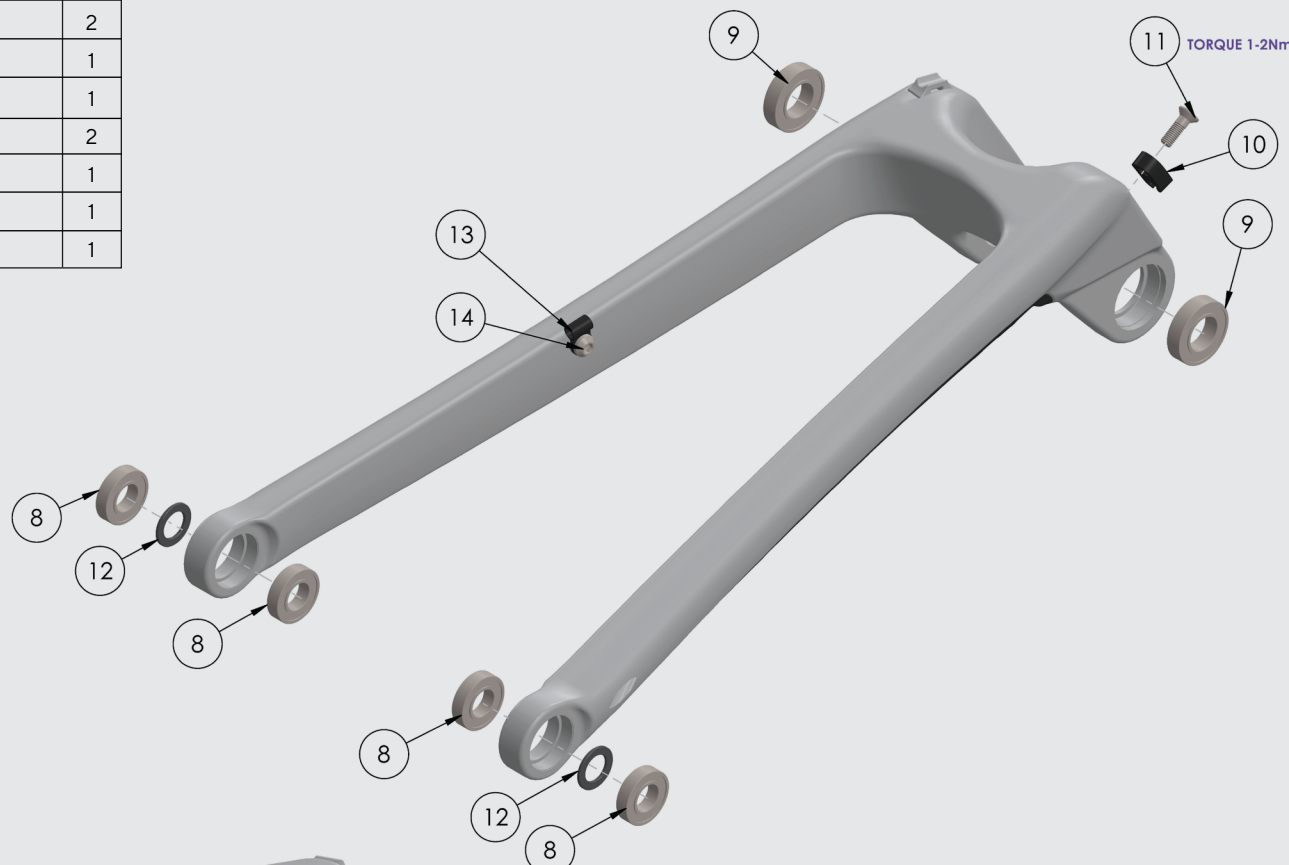

SUPERNOUGHT //
EXPLODED VIEW

EXPLODED VIEW - V1.0

ITEM NO.	DESCRIPTION	QTY
1	004.002.0010 CHAINSTAY PROTECTOR	1
2	001.004.0007 DROPOUT BOLT 5mm HEX	4
3	001.004.0008 DROPOUT NUT 8mm HEX	4
4	001.004.0006 27.5 [0] NON-DRIVESIDE DROPOUT ALT. 001.004.0003 ALT. 29 [0] NON-DRIVESIDE DROPOUT	1
5	001.004.0004 27.5 [0] DRIVESIDE DROPOUT ALT. 001.004.0001 ALT. 29 [0] DRIVESIDE DROPOUT	1
6	003.007.0005 M5 x 25 SOCKET SCREW 5mm HEX	1
7	002.005.0004 M5 x 1.0 WASHER 10mm OD	1

ATTENTION: ENSURE SURFACE IS CLEAN AND FREE FROM GREASE!

!!! ATTENTION: ENSURE CORRECT ALIGNMENT!

EXPLODED VIEW - V1.0

ITEM NO.	DESCRIPTION	QTY
8	ENDURO 6901 LLU MAX	4
9	ENDURO 6902 LLU MAX	2
10	004.001.0005 REAR TRIANGLE CABLE PORT RH	1
11	003.007.0013 SEATSTAY CABLE PORT SCREW	1
12	002.004.0016 SPACER 12x1.5	2
13	004.001.0011 P-TYPE CABLE GUIDE	1
14	003.007.0002 ACCESSORY SCREW	1
15	004.002.0012 SEATSTAY PROTECTOR	1

!!! ATTENTION: ENSURE CORRECT ALIGNMENT!

ATTENTION: APPLY LIGHT FILM OF GREASE TO BEARING BORES BEFORE INSTALLATION!

EXPLODED VIEW - V1.0

ITEM NO.	DESCRIPTION	QTY
8	ENDURO 6901 LLU MAX	2

ATTENTION: APPLY LIGHT FILM OF GREASE TO BEARING BORES BEFORE INSTALLATION!

* SUPERNOUGHT

EXPLODED VIEW - V1.0

ITEM NO.	DESCRIPTION	QTY
33	SUPERNOUGHT ROCKER LINK ASSEMBLY	1
34	002.001.0014 SHAFT 20x60 Ext	1
35	002.005.0002 TAPERED WASHER 20mm	1
36	002.005.0003 M6 x 1.6 WASHER 11mm OD	1
37	003.007.0011 M6 x 25 TAPER SOCKET SCREW 5mm HEX	1