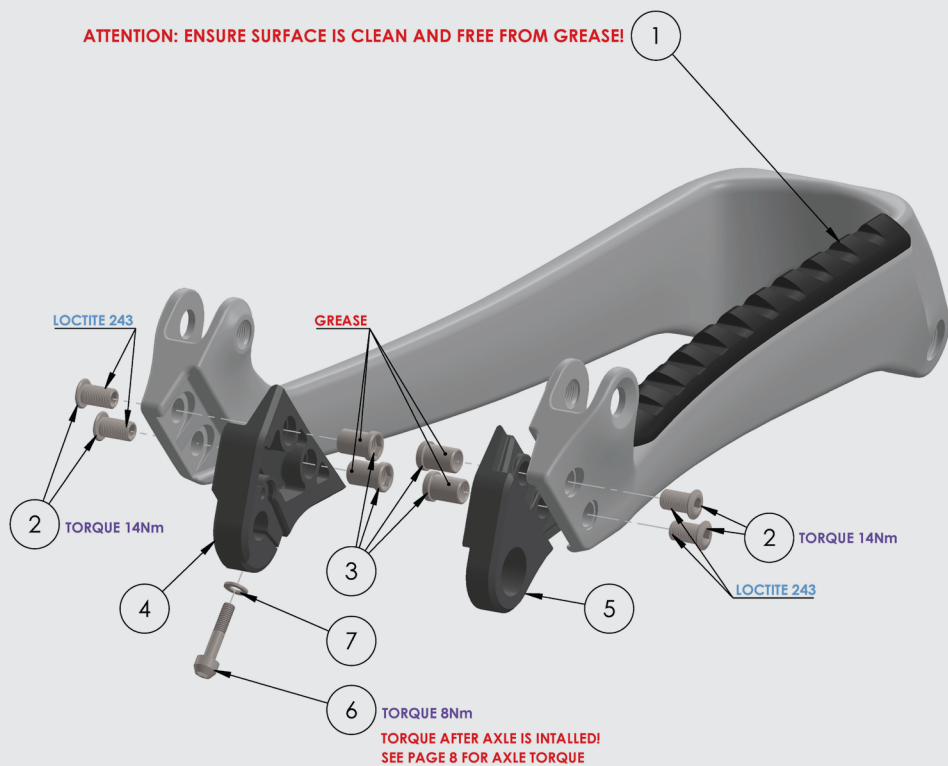

SUPERNOUGHT //
EXPLODED VIEW

EXPLODED VIEW - V1.0

ITEM NO.	DESCRIPTION	QTY
1	004.002.0010 CHAINSTAY PROTECTOR	1
2	001.004.0007 DROPOUT BOLT 5mm HEX	4
3	001.004.0008 DROPOUT NUT 8mm HEX	4
4	001.004.0006 27.5 [0] NON-DRIVESIDE DROPOUT ALT. 001.004.0003 ALT. 29 [0] NON-DRIVESIDE DROPOUT	1
5	001.004.0004 27.5 [0] DRIVESIDE DROPOUT ALT. 001.004.0001 ALT. 29 [0] DRIVESIDE DROPOUT	1
6	003.007.0005 M5 x 25 SOCKET SCREW 5mm HEX	1
7	002.005.0004 M5 x 1.0 WASHER 10mm OD	1

ATTENTION: ENSURE SURFACE IS CLEAN AND FREE FROM GREASE!

!!! ATTENTION: ENSURE CORRECT ALIGNMENT!

EXPLODED VIEW - V1.0

ITEM NO.	DESCRIPTION	QTY
8	ENDURO 6901 LLU MAX	4
9	ENDURO 6902 LLU MAX	2
10	004.001.0005 REAR TRIANGLE CABLE PORT RH	1
11	003.007.0013 SEATSTAY CABLE PORT SCREW	1
12	002.004.0016 SPACER 12x1.5	2
13	004.001.0011 P-TYPE CABLE GUIDE	1
14	003.007.0002 ACCESSORY SCREW	1
15	004.002.0012 SEATSTAY PROTECTOR	1

!!! ATTENTION: ENSURE CORRECT ALIGNMENT!

ATTENTION: APPLY LIGHT FILM OF GREASE TO BEARING BORES BEFORE INSTALLATION!

EXPLODED VIEW - V1.0

ITEM NO.	DESCRIPTION	QTY
8	ENDURO 6901 LLU MAX	2

ATTENTION: APPLY LIGHT FILM OF GREASE TO BEARING BORES BEFORE INSTALLATION!

ATTENTION: APPLY LIGHT FILM OF GREASE TO BEARING BORES BEFORE INSTALLATION!

ATTENTION: APPLY LIGHT FILM OF GREASE TO BEARING BORES BEFORE INSTALLATION!

EXPLODED VIEW - V1.0

ITEM NO.	DESCRIPTION	QTY
26	003.006.0001 SEAT CLAMP	1
27	003.007.0008 SEAT CLAMP BARREL	1
6	003.007.0005 M5 x 25 SOCKET SCREW 5mm HEX	1